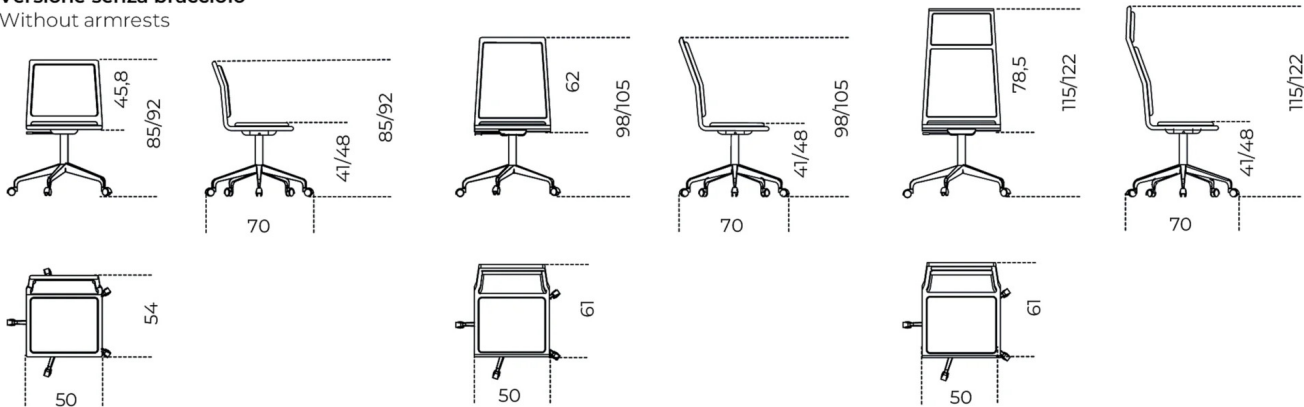

Versione senza bracciolo

Without armrests